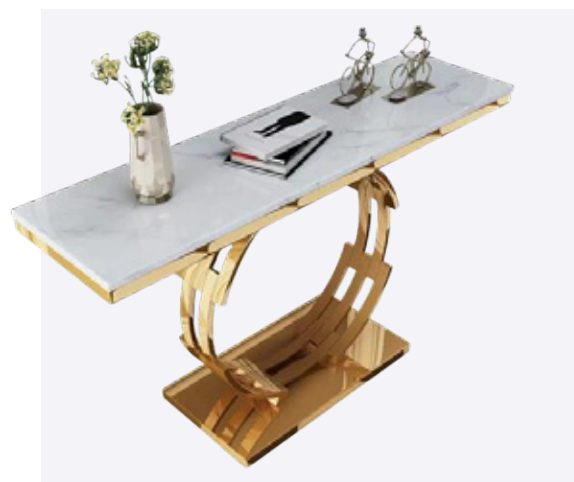

Glossy White Marble O
Perfume Table

QTY: 10

SIZE: 40X120X79 CM