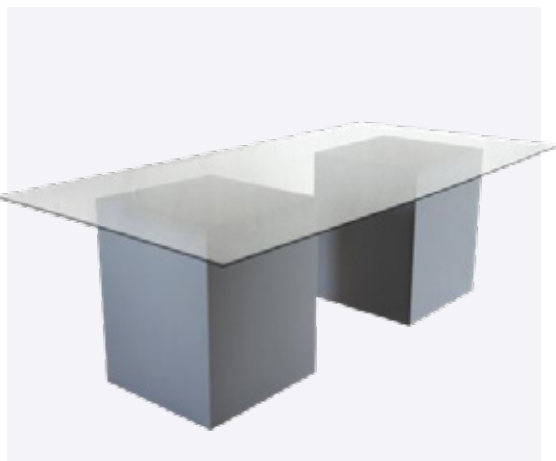

Le Minou Regal Glass Dining
Table Box Style Grey

QTY: 30   **SIZE:** 86X46