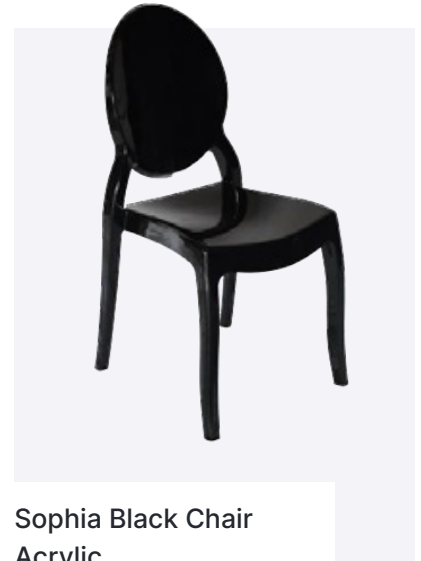

ROSE Cross Back
Chair Gold Finish

QTY: 540 SIZE: 49X48X97 CM

CHAIRS

Acrylic Chiavari Chair
White/Gold

QTY: 200 /550
SIZE: 39X39X89CM

Chameleon Chair Gold

QTY: 590 **SIZE:** 42X43X93CM

Sophia Black Chair
Acrylic