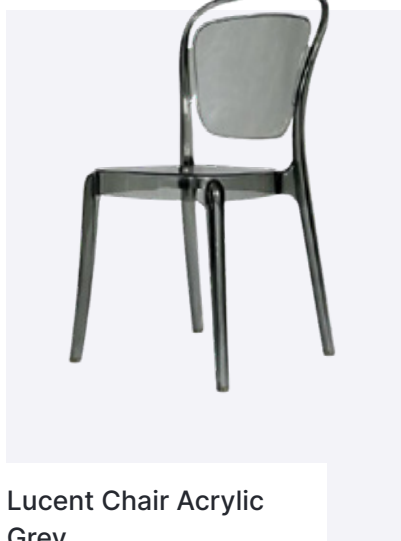

Kids Chivari Chair

Lucent Chair Acrylic
Grey

QTY: 317
SIZE: 36.5X39.5X87 CM