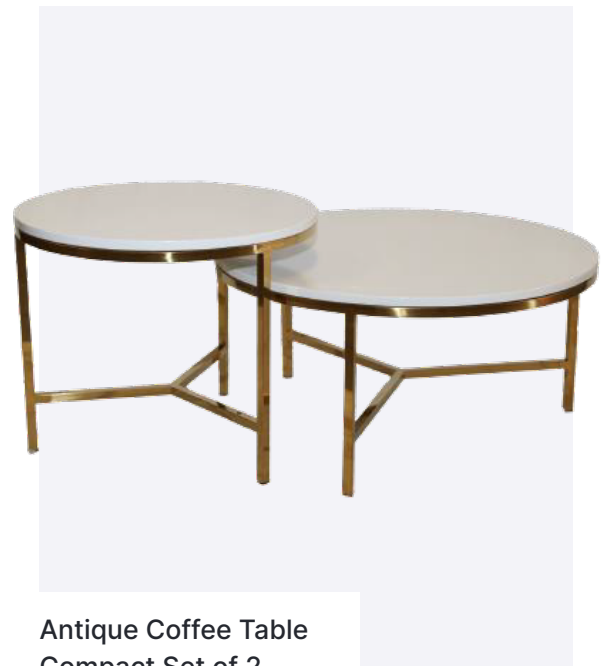

SIZE: LARGE 69X69X33.5CM

SMALL 60X60X33 CM

Antique Coffee Table
Compact Set of 2

QTY: 9

DINNING TABLE

Gold Rectangular
Mirror Top Table

QTY: 47 **SIZE: 244X122X76 CM**

Gold Rectangular
Wooden Top Table