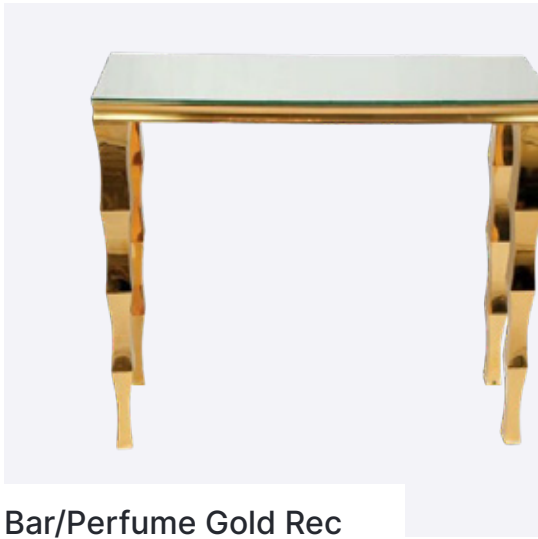

COCKTAIL TABLES

Bar/Perfume Gold Rec
Table Mirror Top

QTY: 10

SIZE: 200X60X110 CM