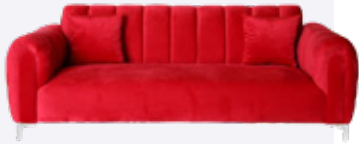

SOFA

DAZZLING Single Sofa
Black Velvet

QTY: 11 SIZE: 80X75X75 CM

CABRIOLE 3 Seater
Sofa

QTY: 20 SIZE: 200X70X90 CM

CABRIOLE Sofa Single

QTY: 19 SIZE: 90X70X90 CM

Flora 3 Seater Velvet
Sofa in multiple colors